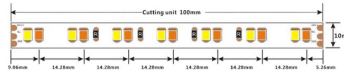

✓ 3 Year Warranty On All Products

@ Email Enquiries: sales@azoogi.com

☎ Contact Us Today: (02) 9695 7882

LED Strip 19.2 Watt 24V Tunable White

Features

- ✓ High efficiency SMD LED chips
- ✓ Can be cut to length
- ✓ 3M tape backing
- ✓ Fast and easy installation
- ✓ Ideal for decorative applications

IP 33

LED TYPE: 2835

Item Code	STR203
CCT/Color	2700-6000K
Cutting Unit	100mm (14 LED)
Size	5000*10*1.5mm
IP Rating	IP33
Lumen Output	1730-1910

RECOMMENDED DRIVER USAGE

	Item Code	Driver
1-2 meter	ADR006	60W 24V
3-5 meter	ADR010	150W 24V
6-7 meter	ADR012	200W 24V