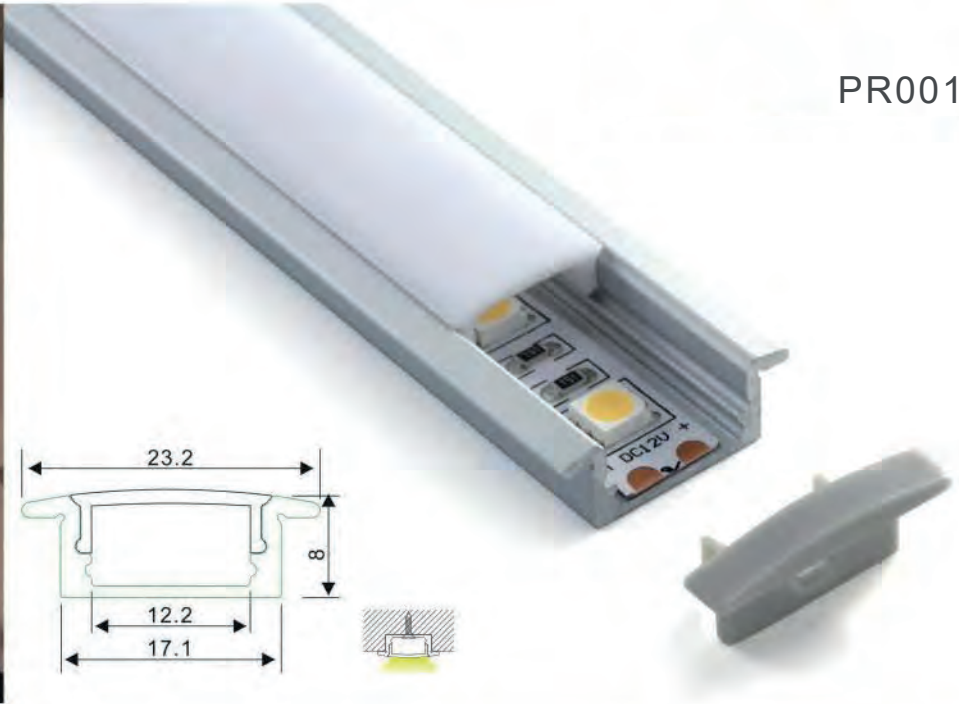

# Aluminium LED Profile

PR001

End cap with hole  
End cap without hole

Aluminum profile

PMMA opal matte cover  
PMMA semi-clear cover  
PMMA clear cover  
PC diffused cover

LED Strip: 5050LED,  
60LEDs/M, 14.4W/M

LED Driver

Powder Coating  
Color Options

Black White