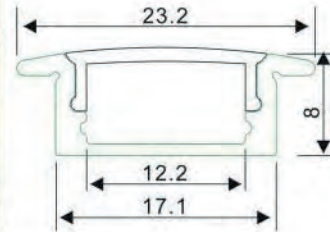

# Aluminium LED Profile

PR001

End cap with hole  
End cap without hole

Aluminum profile

PMMA opal matte cover  
PMMA semi-clear cover  
PMMA clear cover  
PC diffused cover

LED Strip: 5050LED,  
60LEDs/M, 14.4W/M