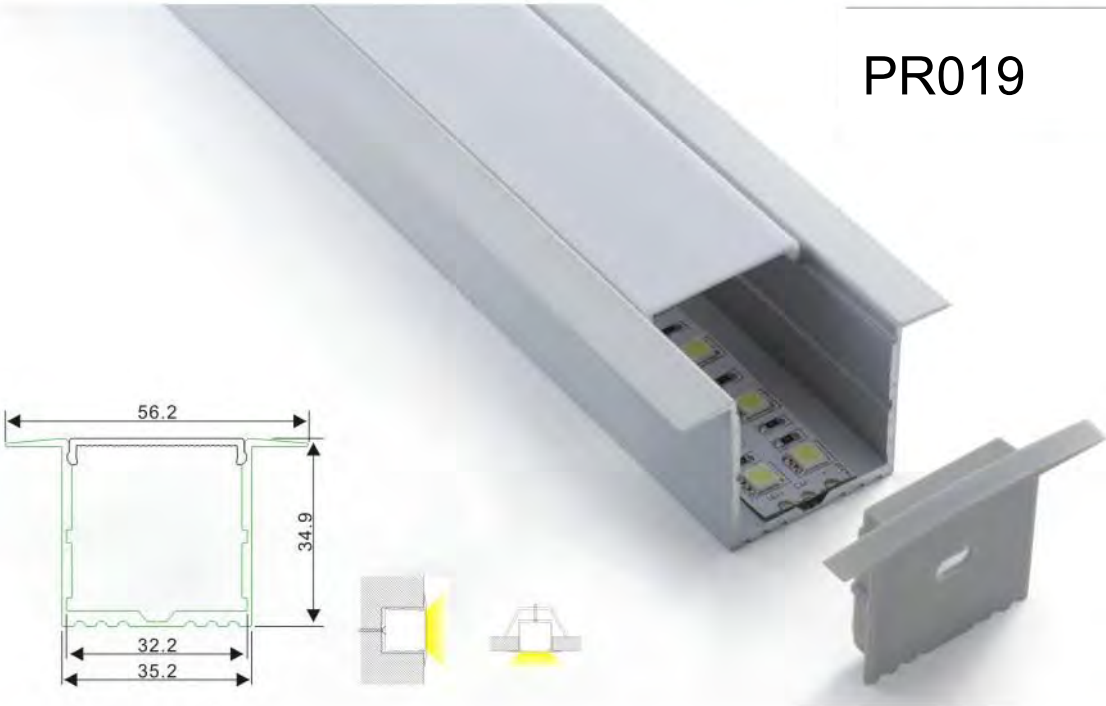

Aluminum Led Profile

PR019

End cap with hole
End cap without hole

Aluminum profile

PMMA opal matte cover
PMMA semi-clear cover
PC diffused cover

Mounting clip

LED Strip: 5730LED,
60LEDs/M, 30W/M

LED Driver